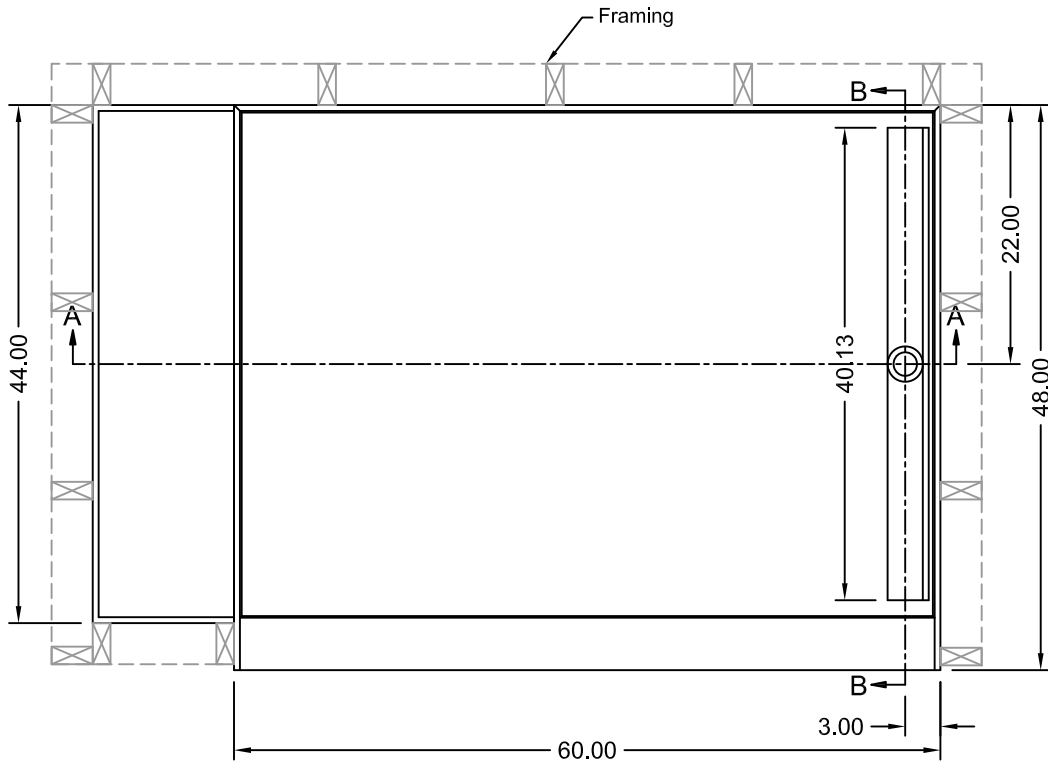

TILE REDI[®] BASE'N BENCH[®] SHOWER KIT

WONDERFALL TRENCH[®]
WITH REDI BENCH[®]

MODEL
WF4860R-RB48-KIT

(Not to scale)

SECTION A-A