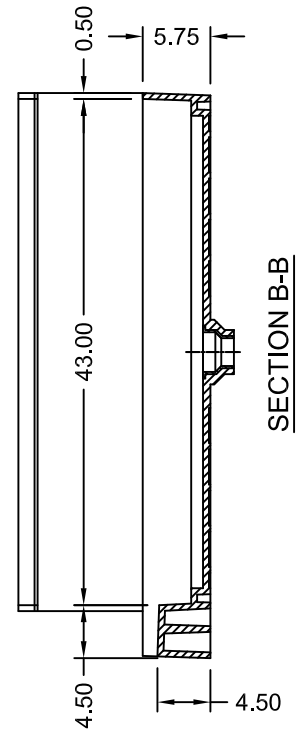

TILE REDI[®] BASE'N BENCH[®] SHOWER KIT

WONDERFALL TRENCH[®]
WITH REDI BENCH[®]

MODEL
WF4860R-RB48-KIT

(Not to scale)

SECTION A-A