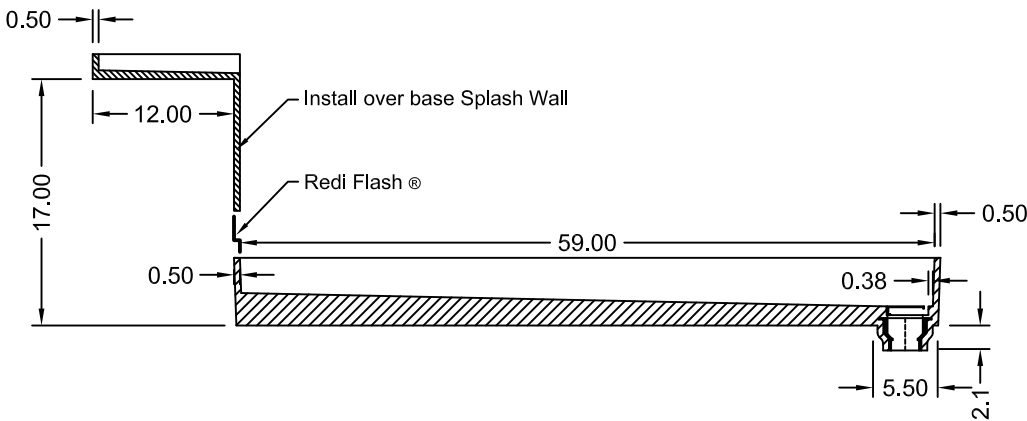

TILE REDI[®] BASE'N BENCH[®] SHOWER KIT

WONDERFALL TRENCH[®]
WITH REDI BENCH[®]

MODEL
WF4860R-RB48-KIT

(Not to scale)

SECTION A-A